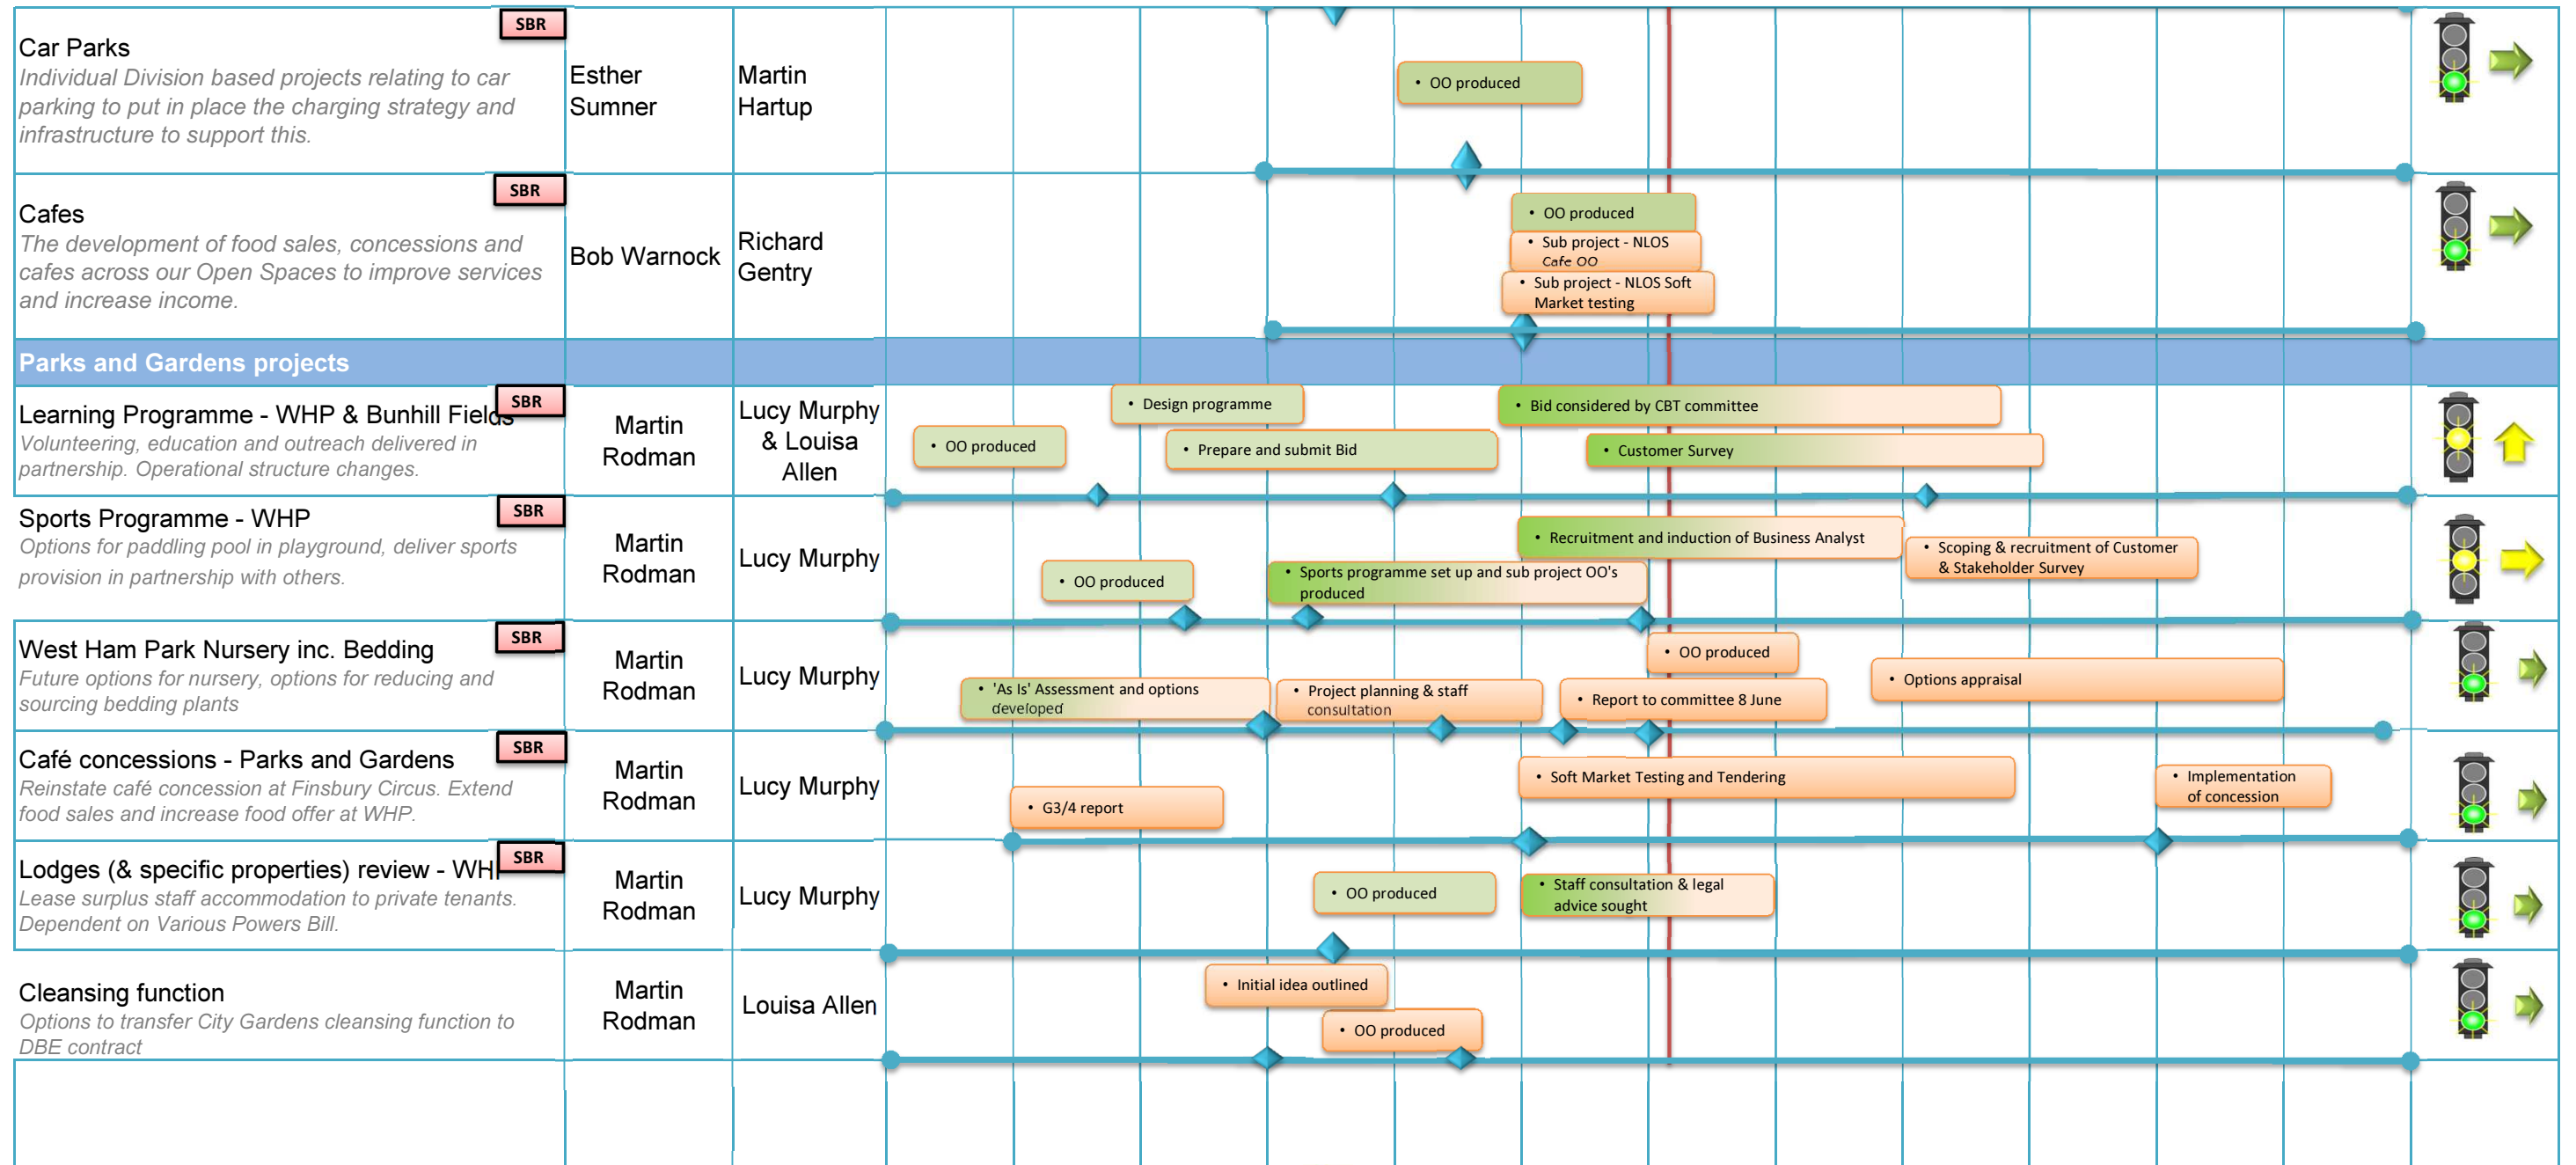

City Gardens Roadmap

- ◆ Project Milestone
- ◆ Project is in a critical state
- ◆ Project is slipping,
- ◆ Project is on track
- ◆ Project is in a controlled state
- ◆ Positive direction of travel
- ◆ Negative direction of travel
- ◆ Project Closed